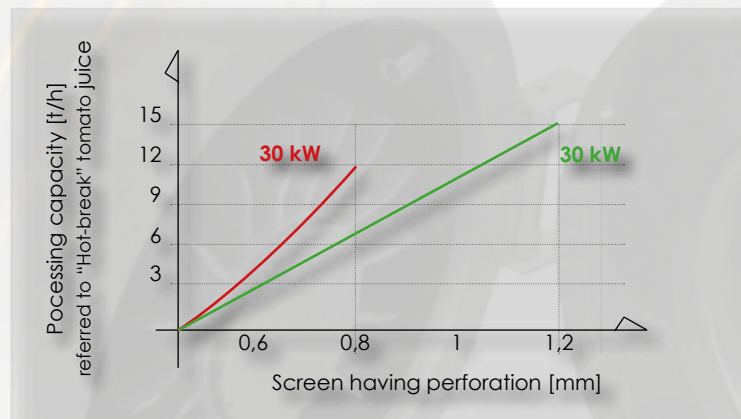

Solid and ready to start production, is the unit of **«Extraction»** or **«Refining» «All-in-One»**, designed to guarantee the same performances and maximum flexibility and features of the standard unit.

It represents years of expertise and know-how, thanks to its versatility can work a high range of raw materials and obtain finished products that satisfy the highest quality parameters.

Pulpy Juice is more liquid and has lower fibers compared to a refined puree; it has more fibers than cloudy juice but it is characterized by the same very low viscosity.