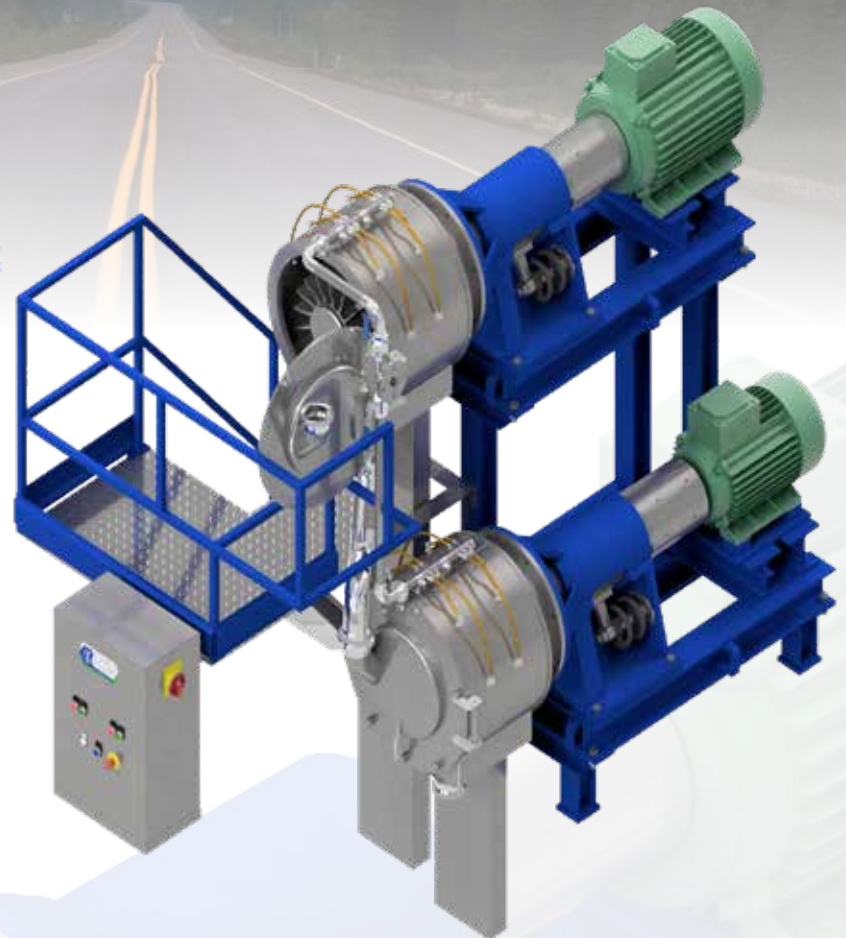

A unique partner for every step of your project!

ATLAHUA Series

TURBO EXTRACTORS FOR HOT EXTRACTION

Solid and ready to start production, is the unit of **«Extraction»** or **«Refining» «All-in-One»**, designed to guarantee the same performances and maximum flexibility and features of the standard unit.

It represents years of expertise and know-how, thanks to its versatility can work a high range of raw materials and obtain finished products that satisfy the highest quality parameters.

Pulpy Juice is more liquid and has lower fibers compared to a refined puree; it has more fibers than cloudy juice but it is characterized by the same very low viscosity.