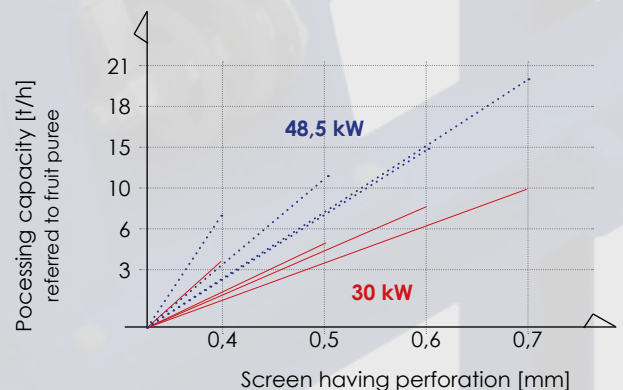

Solid and ready to start production, is the unit of **«Extraction»** or **«Refining» «All-in-One»**, designed to guarantee the same performances and maximum flexibility and features of the standard unit.

It represents years of expertise and know-how, thanks to its versatility can work a high range of raw materials and obtain finished products that satisfy the highest quality parameters.

Pulpy Juice is more liquid and has lower fibers compared to a refined puree; it has more fibers than cloudy juice but it is characterized by the same very low viscosity.